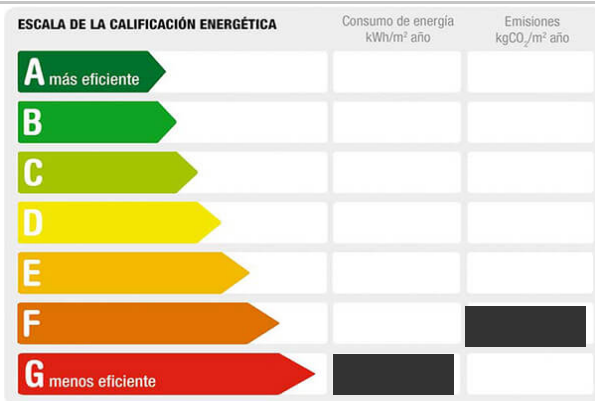

Reference: **717**  
 Property type: House  
 Sale/rent: For sale  
 Price: **175.000 €**  
 Condition: To be reformed

Address: Posada  
 Town: Siero  
 Province: Asturias  
 Postal code: 33519  
 Zone: La Carrera